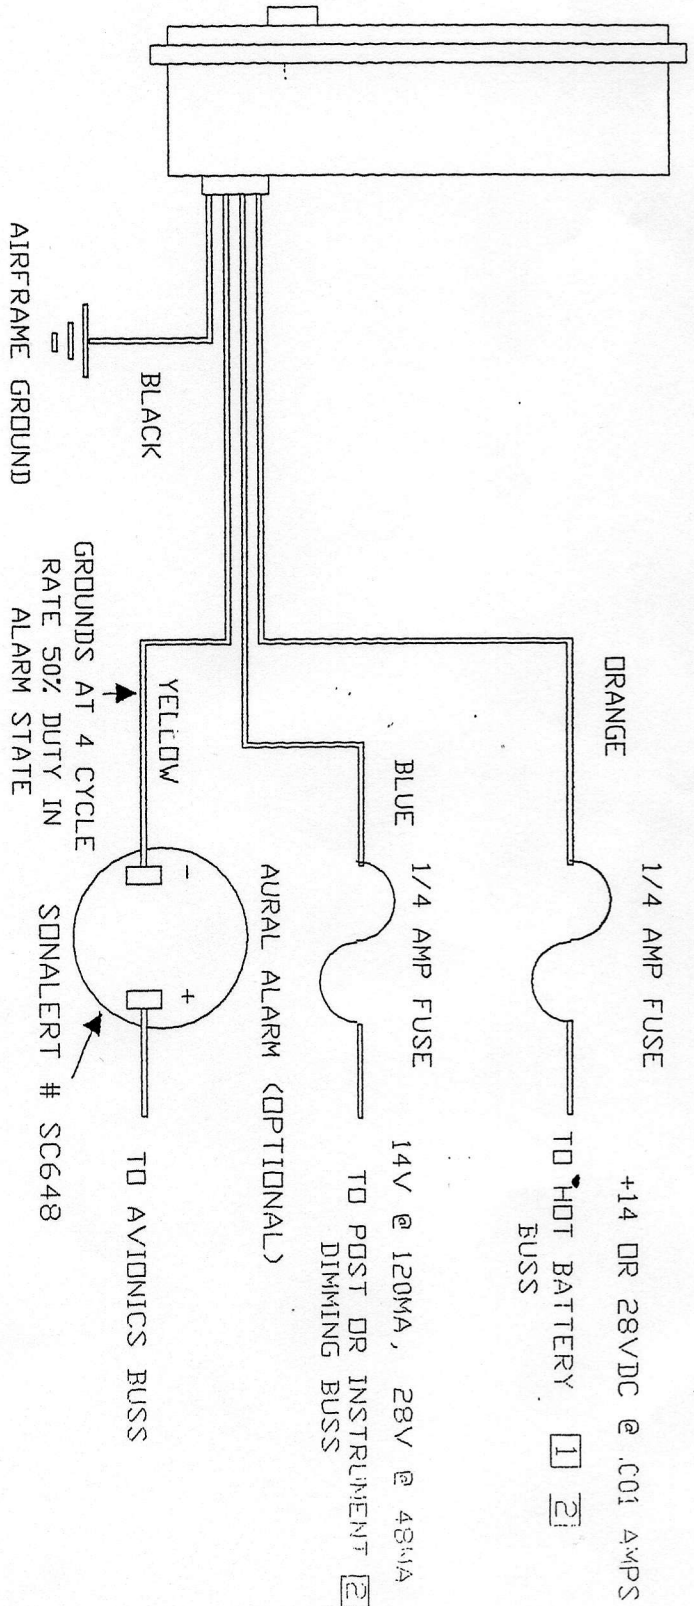

MODEL 800 SERIES CLOCK

- NOTES :
- [1] FOR CLOCK USING OPTIONAL MEMORY BATTERY CONNECT TO AVIONICS BUSS
 - [2] PLACE FUSES AS CLOSE TO POWER BUSS AS POSSIBLE

REVISIONS		ELECTRICAL INSTALLATION	
NO	DATE	BY	
1			
2			
3			
4			
5			

427 HILLCREST WAY REDDWOOD CITY, CA 94052		DAVTROY INC.	
DRAWN BY	RGV	SCALE	NONE
CHK'D		DATE	8/16/86
TRACED		APP'D	DNT
		DRAWING NO. 800-005	